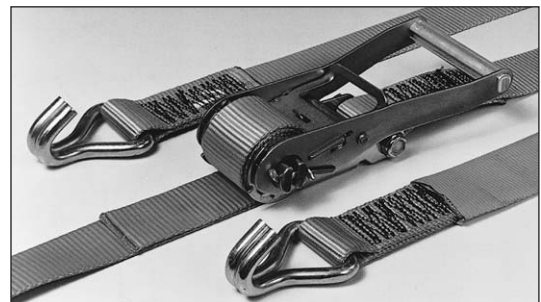

3000/5102	Complete assembly	Weight 3kg/6.6lb
<i>Comprises of:</i>		
3000/56241	Ratchet + anchor strap + chassis hook	
3000/56260	Strap (10m) + chassis hook	
	Working length	= 10m
	Anchor length	= 1500mm
	Ultimate tensile strength	= 5000kg
	Load capacity	= 2000daN
3000/5811	305mm (12") Wear sleeve (sold seperately)	

3000/5103	Complete assembly	Weight 2.72kg/6lb
<i>Comprises of:</i>		
3000/56251	Ratchet + anchor strap + delta ring	
3000/56261	Strap (10m) + delta ring	
	Working length	= 10m
	Anchor length	= 500mm
	Ultimate tensile strength	= 5000kg
	Load capacity	= 2000daN
3000/5811	305mm (12") Wear sleeve (sold seperately)	

3000/5104	Complete assembly	Weight 3.1kg/6.8lb
<i>Comprises of:</i>		
3000/56242	Ratchet + anchor strap + claw hook	
3000/5626	Strap (10m) + claw hook	
	Working length	= 10m
	Anchor length	= 1500mm
	Ultimate tensile strength	= 5000kg
	Load capacity	= 2000daN
3000/5811	305mm (12") Wear sleeve (sold seperately)	

3000/5180	Complete assembly	Weight 2.8kg/6.2lb
<i>Comprises of:</i>		
3000/56250	Ratchet + anchor strap + claw hook	
3000/56268	Strap (8m) + claw hook	
	Working length	= 8m
	Anchor length	= 500mm
	Ultimate tensile strength	= 5000kg
	Load capacity	= 2000daN
3000/5811	305mm (12") Wear sleeve (sold seperately)	