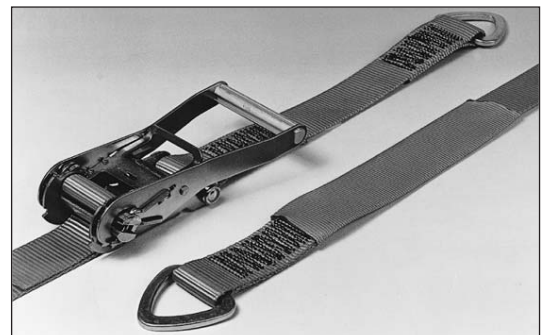

3000/5182	Complete assembly	Weight 2.5kg/5.5lb
<i>Comprises of:</i>		
3000/56251	Ratchet + anchor strap + delta ring	
3000/56267	Strap (8m) + delta ring	
	Working length	= 8m
	Anchor length	= 500mm
	Ultimate tensile strength	= 5000kg
	Load capacity	= 2000daN
3000/5811	305mm (12") Wear sleeve (sold seperately)