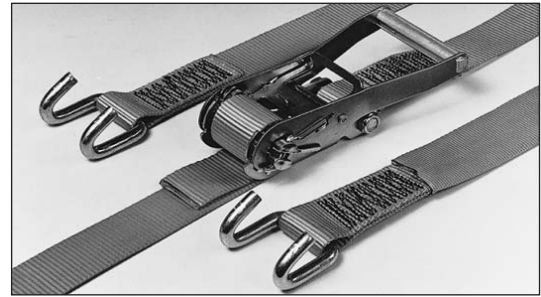

3000/5102	Complete assembly	Weight 3kg/6.6lb
<i>Comprises of:</i>		
3000/56241	Ratchet + anchor strap + chassis hook	
3000/56260	Strap (10m) + chassis hook	
	Working length	= 10m
	Anchor length	= 1500mm
	Ultimate tensile strength	= 5000kg
	Load capacity	= 2000daN
3000/5811	305mm (12") Wear sleeve (sold seperately)	

3000/5103	Complete assembly	Weight 2.72kg/6lb
<i>Comprises of:</i>		
3000/56251	Ratchet + anchor strap + delta ring	
3000/56261	Strap (10m) + delta ring	
	Working length	= 10m
	Anchor length	= 500mm
	Ultimate tensile strength	= 5000kg
	Load capacity	= 2000daN
3000/5811	305mm (12") Wear sleeve (sold seperately)	

3000/5104	Complete assembly	Weight 3.1kg/6.8lb
<i>Comprises of:</i>		
3000/56242	Ratchet + anchor strap + claw hook	
3000/5626	Strap (10m) + claw hook	
	Working length	= 10m
	Anchor length	= 1500mm
	Ultimate tensile strength	= 5000kg
	Load capacity	= 2000daN
3000/5811	305mm (12") Wear sleeve (sold seperately)	

3000/5180	Complete assembly	Weight 2.8kg/6.2lb
<i>Comprises of:</i>		
3000/56250	Ratchet + anchor strap + claw hook	
3000/56268	Strap (8m) + claw hook	
	Working length	= 8m
	Anchor length	= 500mm
	Ultimate tensile strength	= 5000kg
	Load capacity	= 2000daN
3000/5811	305mm (12") Wear sleeve (sold seperately)	