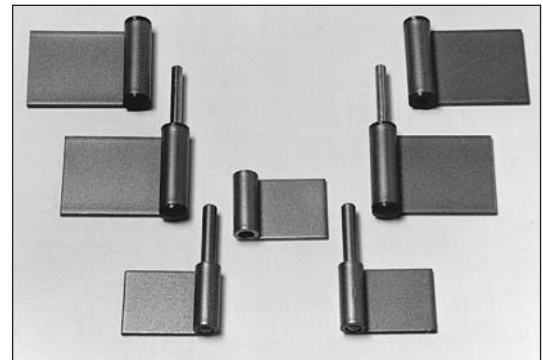

A	B	C	D	E	F	G	H
2211/001		Male, left hand			Weight 150g/5.3oz				
2211/002		Male, right hand							
METRIC (mm)		62	51	3	16	6	43		
IMPERIAL (ins)		2.44	2	0.12	0.63	0.24	1.7		
Fitted with Nylon bush									
2211/003		Female, left hand			Weight 130g/4.6oz				
2211/004		Female, right hand							
METRIC (mm)		62	51	3	16	6			
IMPERIAL (ins)		2.44	2	0.12	0.63	0.24			
Fitted with Nylon bush									
2214/001		Male, left hand			Weight 100g/3.5oz				
2214/002		Male, right hand							
METRIC (mm)		46	38	3	14	8	38		
IMPERIAL (ins)		1.81	1.5	0.12	0.55	0.32	1.5		
2214/003		Female, Universal			Weight 70g/2.5oz				
METRIC (mm)		46	38	3	14	8.5			
IMPERIAL (ins)		1.81	1.5	0.12	0.55	0.34			

Top left: 2211/004

Top right: 2211/003

Centre left: 2211/001

Centre right: 2211/002

Bottom left: 2214/001

Bottom right: 2214/002

Centre: 2214/003

		A	B	C	D	E	F	G	H	
0486/3858		Weight 100g/3.5oz								
METRIC (mm)		33.0	16.0	18.0	14.0	17.0	M8	10.0		
IMPERIAL (ins)		1.30	0.63	0.71	0.55	0.67		0.39