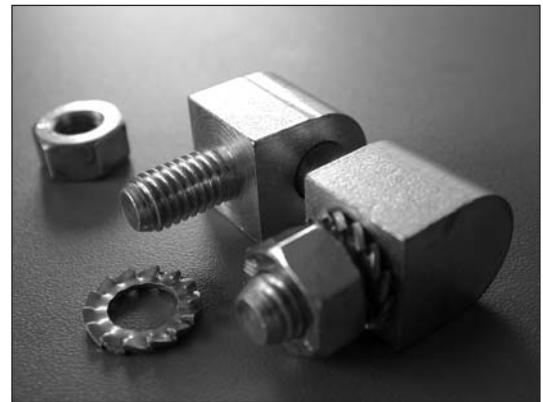

\* Complete with a grease nipple.

Recommended welding position.

**FOR USE WITH 2217 & 2219 LIFT-OFF HINGES**

					<b>BALL RACE BEARING WASHERS</b> A range of optional ball race washers to give smoother operation & improve performance. For use with the lift-off hinges.			
	A	B	C	D	E	F	G	H
<b>2220/002</b>								
METRIC (mm)	10.4	17.5	6	2.5				
<b>2220/003</b>								
METRIC (mm)	11.3	20	7	2.5				
<b>2220/004</b>								
METRIC (mm)	12.3	22	8	3.2				
<b>2220/005</b>								
METRIC (mm)	13.3	22	8	3.2				
<b>2220/006</b>								
METRIC (mm)	14.4	25	8.5	3.2				
<b>2220/007</b>								
METRIC (mm)	16.4	27	9	3.2				

		A	B	C	D	E	F	G	H
<b>2211/001</b>		<b>Male, left hand</b>			<b>Weight 150g/5.3oz</b>				
<b>2211/002</b>		<b>Male, right hand</b>							
METRIC (mm)		62	51	3	16	6	43		
IMPERIAL (ins)		2.44	2	0.12	0.63	0.24	1.7		
Fitted with Nylon bush									
<b>2211/003</b>		<b>Female, left hand</b>			<b>Weight 130g/4.6oz</b>				
<b>2211/004</b>		<b>Female, right hand</b>							
METRIC (mm)		62	51	3	16	6			
IMPERIAL (ins)		2.44	2	0.12	0.63	0.24			
Fitted with Nylon bush									
<b>2214/001</b>		<b>Male, left hand</b>			<b>Weight 100g/3.5oz</b>				
<b>2214/002</b>		<b>Male, right hand</b>							
METRIC (mm)		46	38	3	14	8	38		
IMPERIAL (ins)		1.81	1.5	0.12	0.55	0.32	1.5		
<b>2214/003</b>		<b>Female, Universal</b>			<b>Weight 70g/2.5oz</b>				
METRIC (mm)		46	38	3	14	8.5			
IMPERIAL (ins)		1.81	1.5	0.12	0.55	0.34			

Top left: 2211/004

Top right: 2211/003

Centre left: 2211/001

Centre right: 2211/002

Bottom left: 2214/001

Bottom right: 2214/002

Centre: 2214/003

		A	B	C	D	E	F	G	H	
<b>0486/3858</b>		<b>Weight 100g/3.5oz</b>								
METRIC (mm)		33.0	16.0	18.0	14.0	17.0	M8	10.0		
IMPERIAL (ins)		1.30	0.63	0.71	0.55	0.67		0.39		