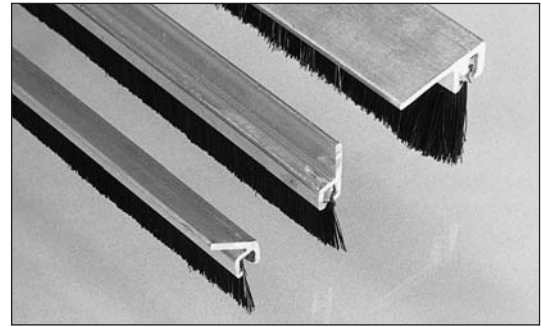

5/32" Black nylon brush seal with aluminium alloy carrier

6312/1155
180° complete strip, ready assembled

Other sizes are available, details on request.

3/16" Aluminium alloy extrusion only

| | |
|----------|---------------------------------|
| 6312/225 | 2.5m length, 180° alloy carrier |
| 6313/225 | 2.5m length, 45° alloy carrier |
| 6314/225 | 2.5m length, 90° alloy carrier |

3/16" Black nylon brush only

| | |
|-----------|-------------------------|
| 6311/2255 | 2.5m length, 25mm deep. |
| 6311/2385 | 2.5m length, 38mm deep. |
| 6311/2505 | 2.5m length, 50mm deep. |
| 6311/2755 | 2.5m length, 75mm deep. |

6312/225
180° Aluminium carrier
6311/2...
Nylon strip

6313/225
45° Aluminium carrier
6311/2...
Nylon strip

6314/225
90° Aluminium carrier
6311/2...
Nylon strip

5/16" Alloy extrusion only

| | |
|----------|---------------------------------|
| 6312/325 | 2.5m length, 180° alloy carrier |
| 6313/325 | 2.5m length, 45° alloy carrier |
| 6314/325 | 2.5m length, 90° alloy carrier |

5/16" Black nylon brush only

| | |
|------------|--------------------------|
| 6311/3255 | 2.5m length, 25mm deep. |
| 6311/3385 | 2.5m length, 38mm deep. |
| 6311/3505 | 2.5m length, 50mm deep. |
| 6311/3645 | 2.5m length, 64mm deep. |
| 6311/3755 | 2.5m length, 75mm deep. |
| 6311/31015 | 2.5m length, 101mm deep. |