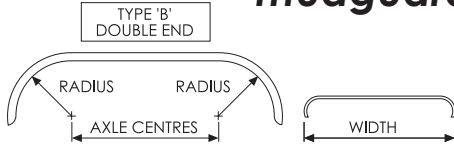

CENTOPLAS® thermoplastic tandem mudguards

• SMALL TANDEM • SMALL TANDEM • SMALL TANDEM • SMALL TANDEM • SMALL TANDEM •						
PART NUMBER	NOMINAL DIMENSIONS			TYPE	TYRE SIZES	
	WIDTH	RADIUS	AXLE CENTRE			
3020/6240	150 (6")	330 (13")	610 (24")	B	145 x 10S	520 x 10S
3020/7330	180 (7")	380 (15")	838 (33")	B	165 x 13S	560 x 13S
3020/8290	205 (8")	380 (15")	736 (29")	B	175 x 13S	670 x 13S

- SUPERIOR BUMP AND COLLISION RESISTANCE
- ADVANCED COLD CRACK PROPERTIES
- RESISTANCE TO MOST CHEMICALS.
- ALL MUDGUARDS ARE PACKED IN A PROTECTIVE POLYTHENE BAG

WING SPAT				
Black thermoplastic. Unique lightweight styling – advanced design. Full 2.2% Carbon Black content to ensure resistance to the elements. Resistance to most chemicals. Excellent impact and cold crack resistance.				
	A	B	C	D
6777/3032				
METRIC (mm)	300	320	200	130
IMPERIAL (ins)	11.8	12.6	7.87	5.12
6777/4035				
METRIC (mm)	400	350	230	130
IMPERIAL (ins)	15.8	13.8	9.06	5.12
6777/4540				
METRIC (mm)	450	400	245	145
IMPERIAL (ins)	17.7	15.8	9.65	5.71
6777/5250				
METRIC (mm)	520	500	290	180
IMPERIAL (ins)	20.5	19.7	11.4	7.09
6777/6050				
METRIC (mm)	600	500	290	180
IMPERIAL (ins)	23.6	19.7	11.4	7.09
6777/6550				
METRIC (mm)	650	600	300	180
IMPERIAL (ins)	25.6	23.6	11.8	7.09
6777/6960				
METRIC (mm)	690	600	300	180
IMPERIAL (ins)	27.2	23.6	11.8	7.09